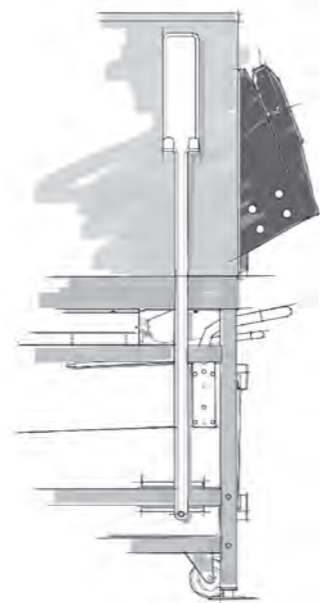

## SB/NB & FOL series

Slope front bins. Insulated, inside with rounded corners, for daily turnover of ice. Easy to clean and maintain, removable gaskets. The reinforced hinges provide enhanced durability. The slope front makes access to ice as easy as possible.

From 129 kg to 478 kg storage capacity range. Compatible with any type of ice.

\*SB/NB bins are manufactured by Scotsman Ice Systems. FOL bins are manufactured by Follett.

## UBH series

Upright bins. First-in first-out concept provides a constantly fresh ice supply and high level of hygiene. Insulated, inside with rounded corner, ideal for operators with higher capacity demands for ice and longer stock periods. Sturdy enough to sustain even the largest ice makers. Front windows allow operators to always keep an eye on the product inside.

## SIS & ITS series

Upright bins with integral trolleys. First-in first-out concept provides a constantly fresh ice supply and high level of hygiene. 73 kg (SIS) or 110 Kg (ITS) capacity trolleys, insulated and top-closed with lids, facilitate ice transportation. Ice falls down into trolleys gravitationally, eliminating the need of tiresome shoveling. Insulated, inside with rounded corner, for higher capacity demand for ice and longer period stock. Sturdy enough to sustain even the largest ice makers. Front windows allow operators to always keep an eye on the product inside.